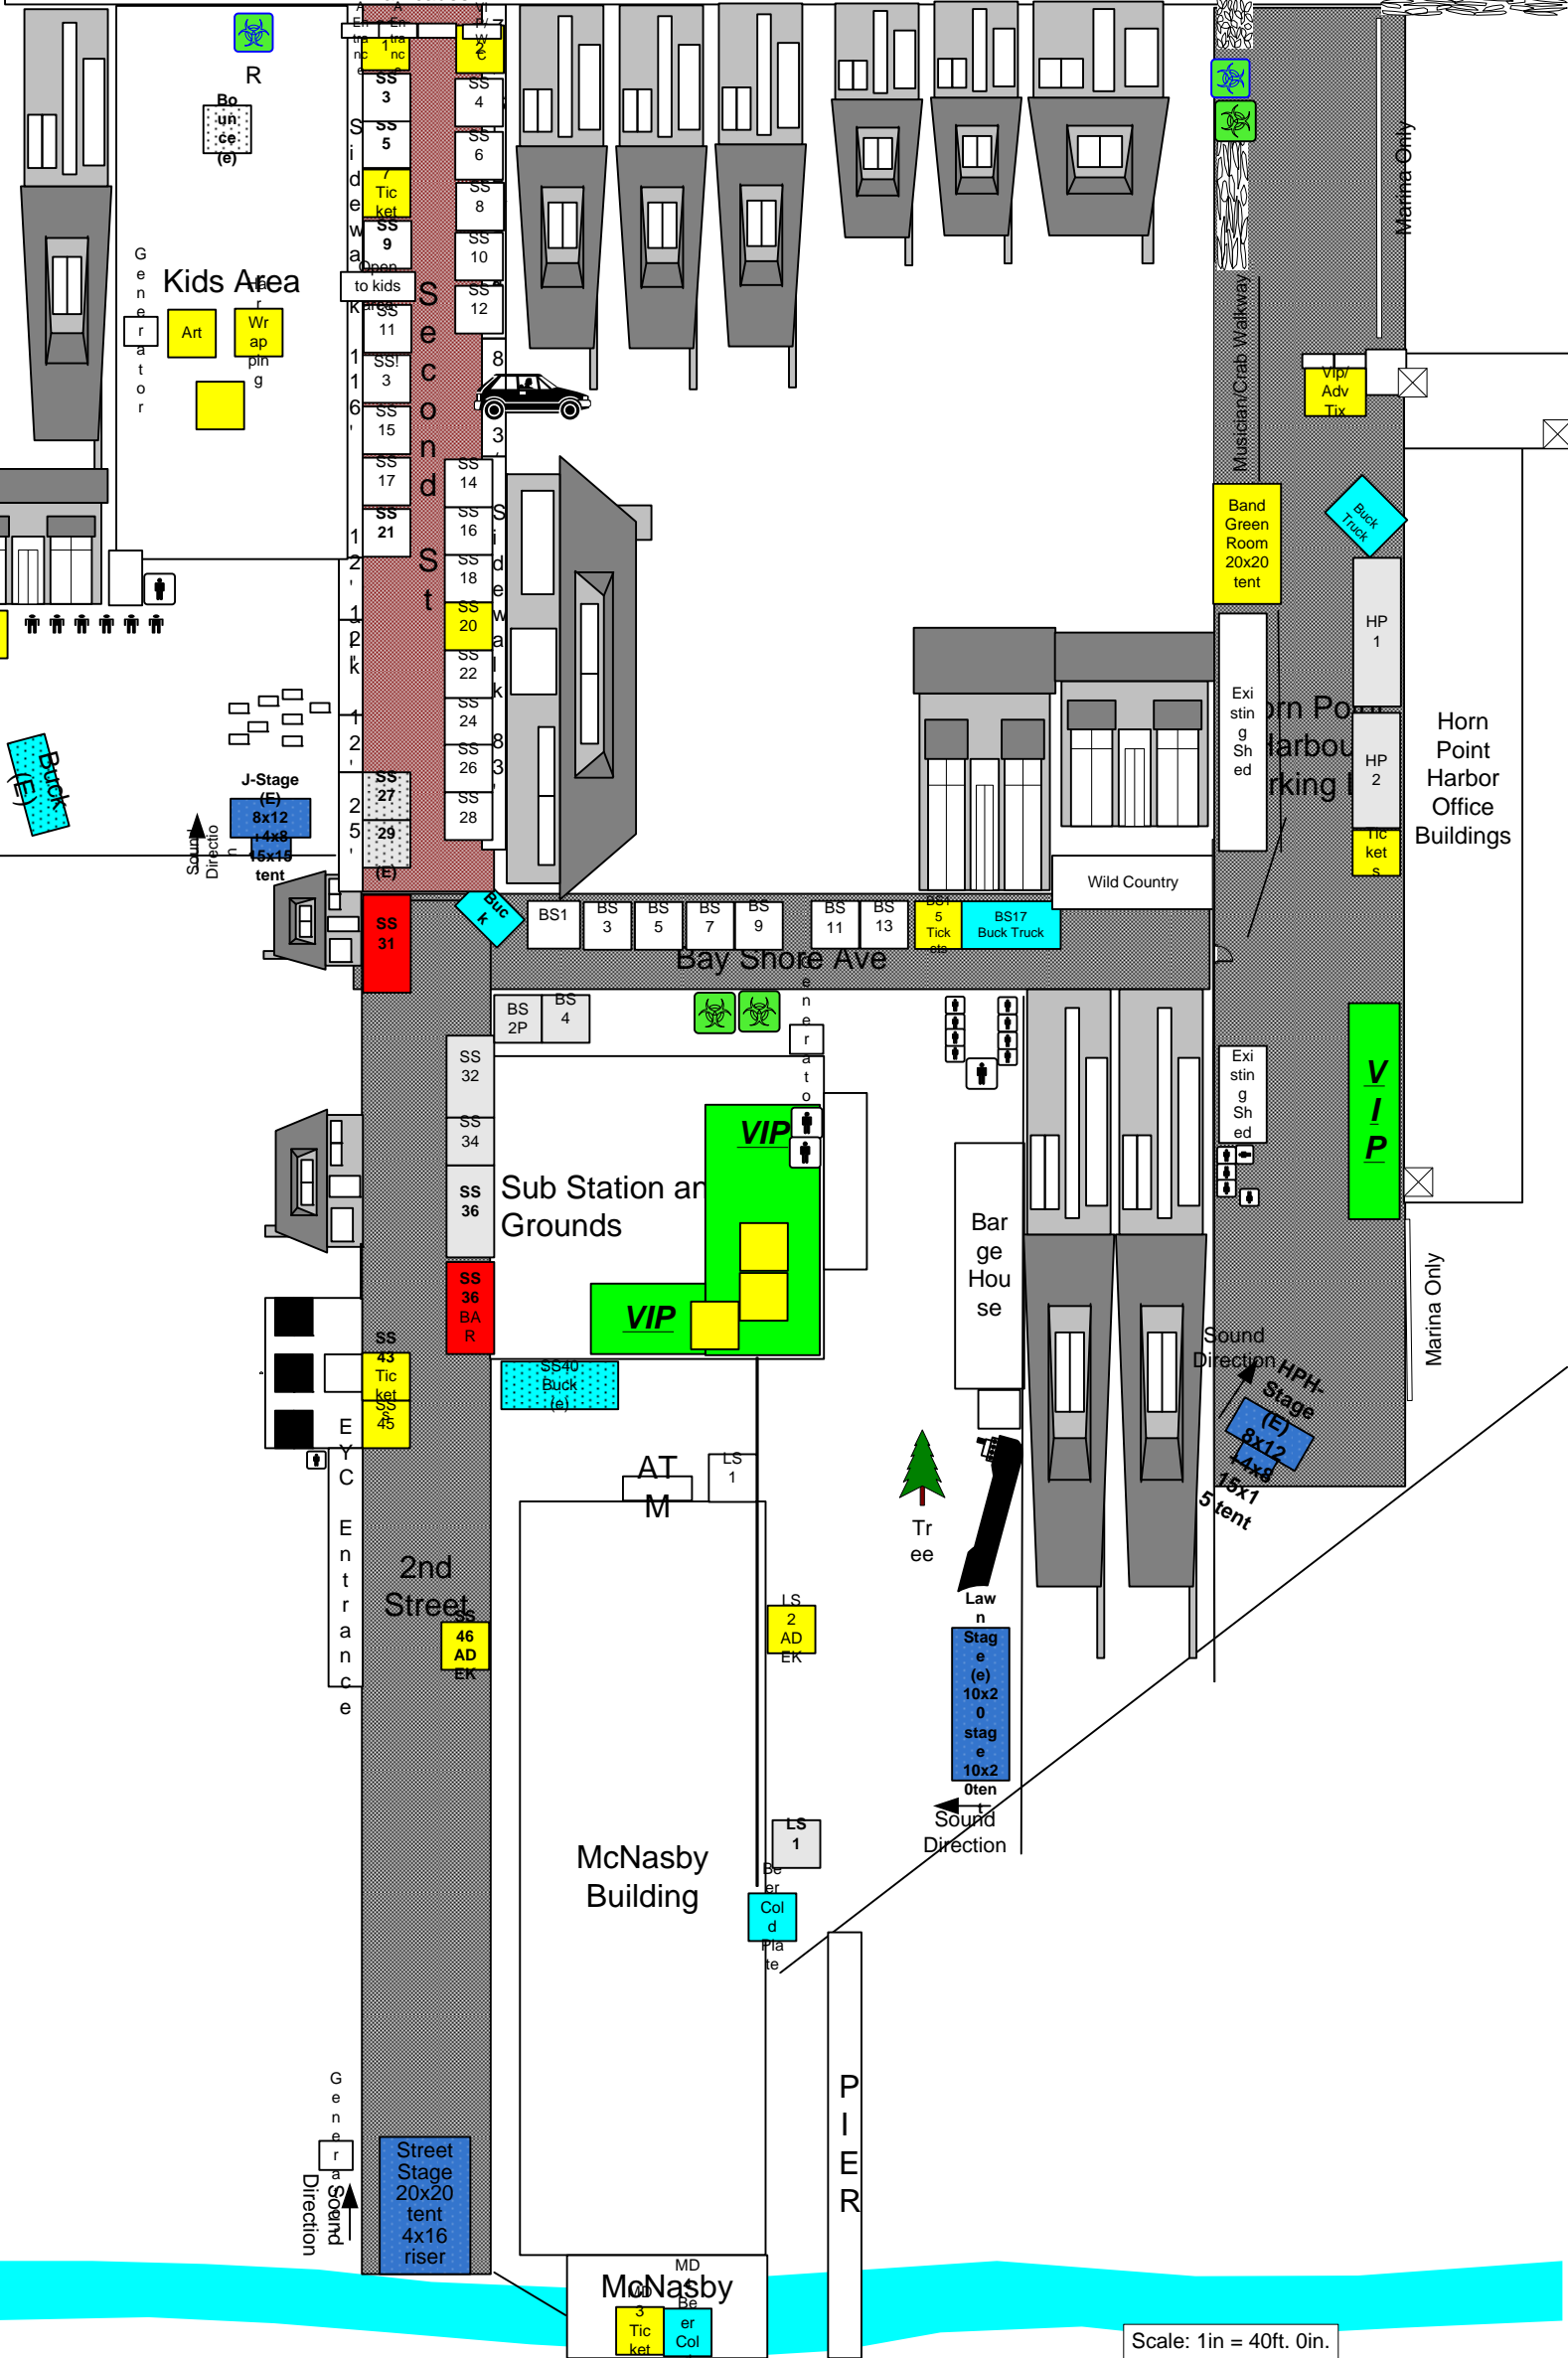

General Admission Entrance Eastern Avenue VIP, Advance Purchas, Will Call & Band Entrance

Scale: 1in = 40ft. 0in.